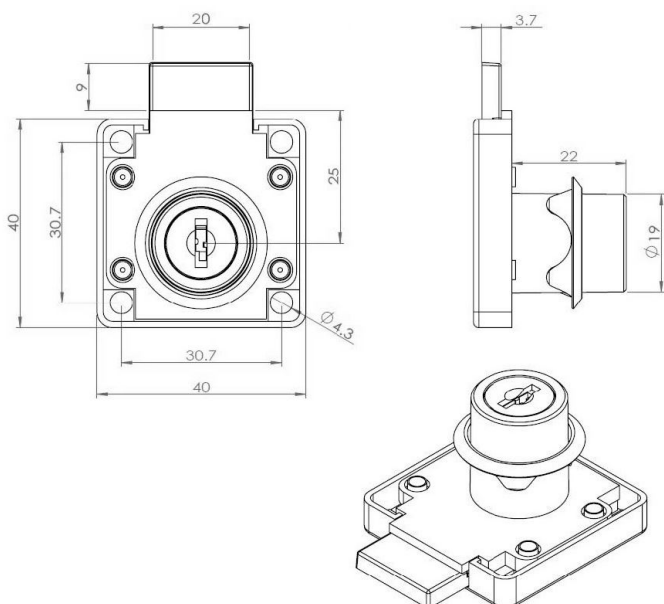

PRODUCT SHEET

Description:

Rim Lock 850S, NPL, $\varnothing 19 \times 22 \text{mm}$, Snake CK SISO, Right, 1000 KD

Item number:

14.00.205-0

Units	Box	Carton	HS Code	Barcode
Pcs.	25	250	8301300000	 5704866463102

RIGHT

SISO A/S

Mileparken 11
DK-2740 Skovlunde
Denmark
VAT: DK 24786013

Phone +45 45 830 900

www.siso.dk
siso@siso.dk

Danske Bank
Nytorv Branch
Copenhagen
SWIFT: DABADKKK

Account no.
4180 3112 112936
IBAN Account
DK7230003112112936